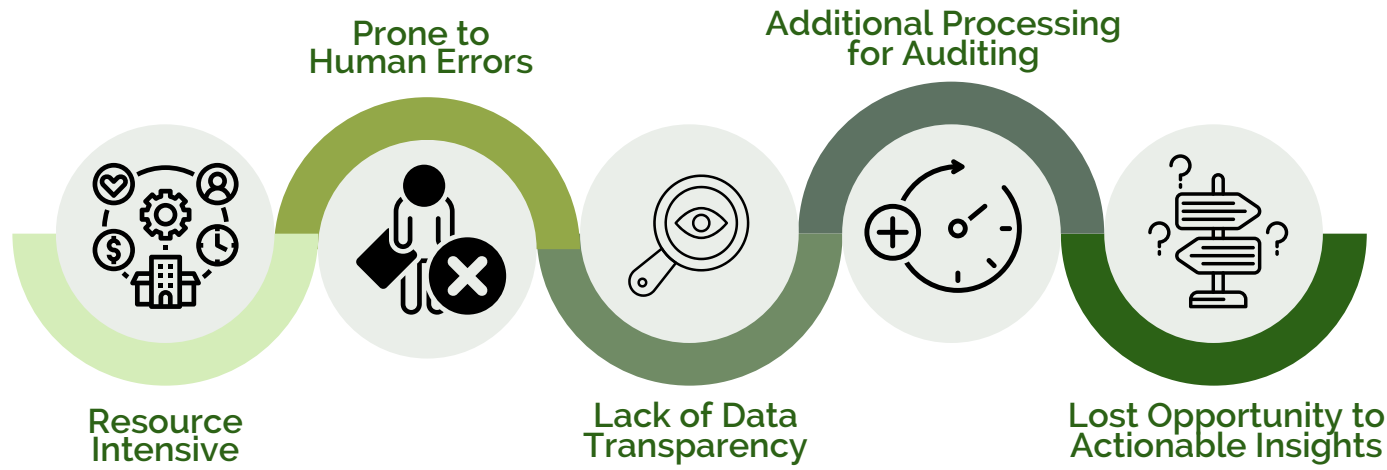

Ambition to Action:

Jump Start Your Decarbonization Journey

DECARBONIZING a company's operations is already a challenging task, made even more complex by the need to comply with current regulatory mandates for sustainability financing and to meet the market's demand for a green supply chain.

CHALLENGES WITH MANUAL CARBON CALCULATION

ADDRESSING YOUR COMPLEX NEEDS

EnOS™ GREEN PACKAGE offers a comprehensive solution combining hardware and software to facilitate sustainability management. Companies can easily identify emissions sources and track progress towards decarbonization goals, enabling them to make data-driven decisions that drive their sustainability efforts forward.

- Automated real-time data retrieval from meters and batch onboarding of offline data via Excel Import.
- Pre-built carbon calculation factors for carbon emission calculations.

1

MEASURE

Automated reporting with IoT technology.